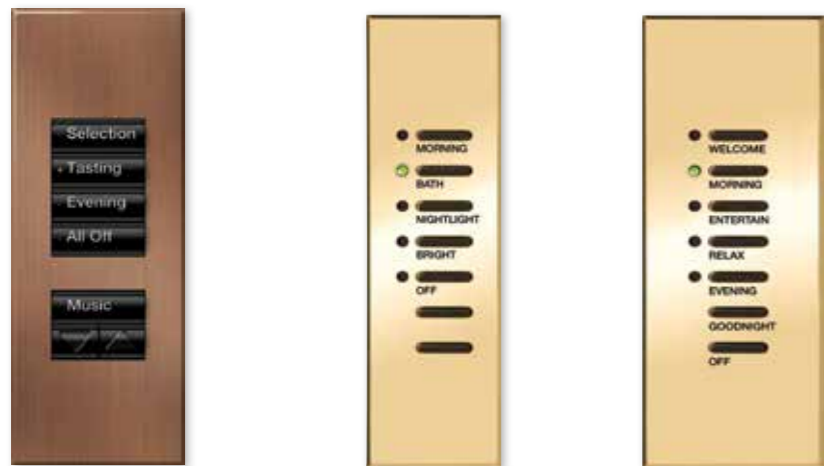

You can also use the timeclock to automatically turn on landscape and exterior lighting at dusk, dim it after you've gone to bed, and turn it off at sunrise.

4-button Pico wireless control

Control styles

seeTouch keypad without insert

seeTouch keypad with insert

Wireless controls

Signature Series keypad

Architrave keypad* (door narrow)

Architrave keypad* (door wide)

* Cannot be ganged with other architectural-style keypads