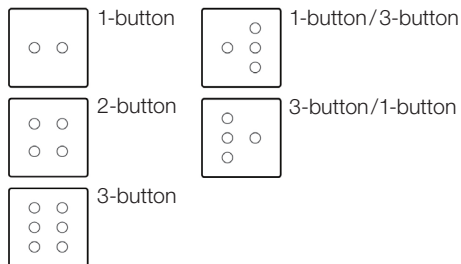

Single-column

Double-column