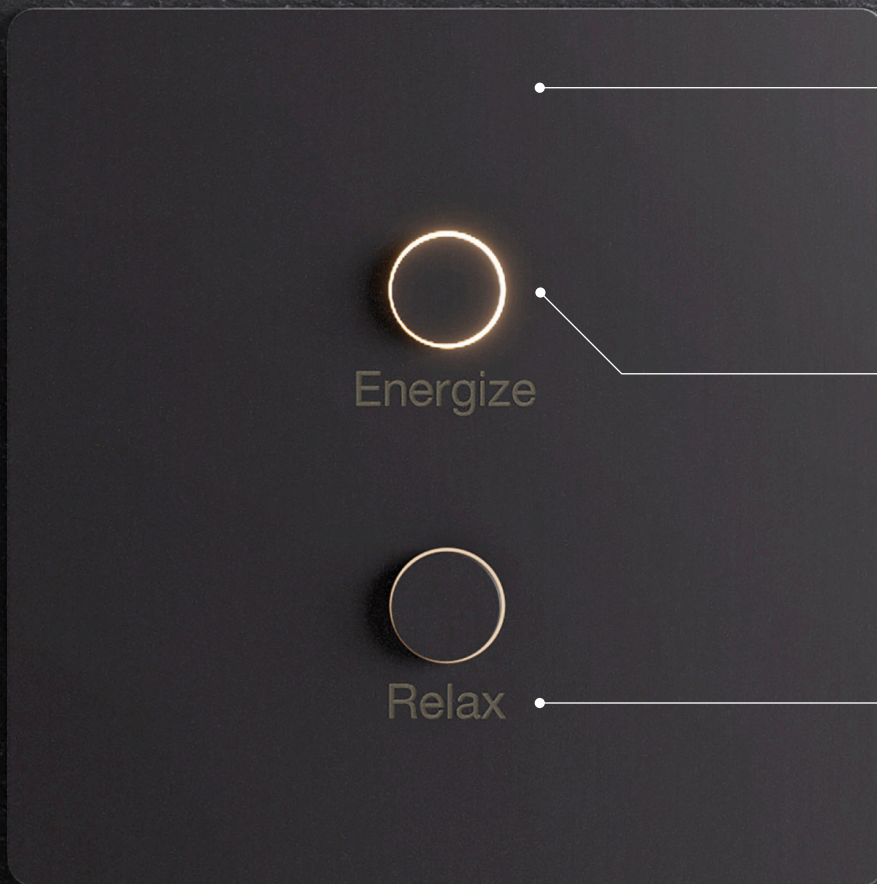

ALISSE

ELEGANCE MADE BRILLIANT

The Alisse is an elegant, balanced, and versatile wall control that is designed to work seamlessly with Lutron HomeWorks. Choose from a range of button configurations to meet the needs of the space and select a finish from the new Lutron Signature Metal Collection to complement the interior style.

Hand Crafted Finishes

An approachable form machined from solid brass and finished by hand.

Elegant Button Illumination

A subtle touch of technology surrounds the button.

Engraving

Custom engraving to personalize the experience.