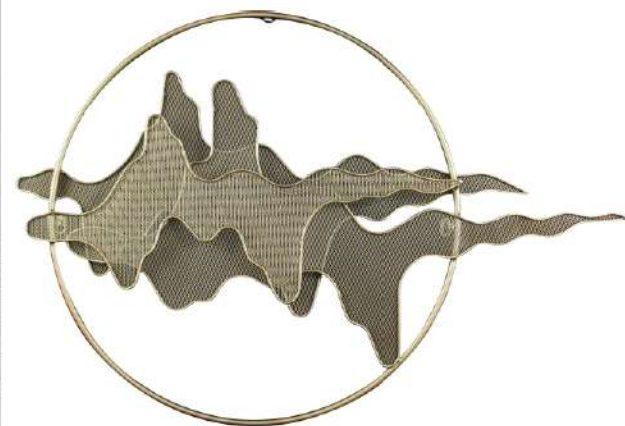

Mountain art

SKU:010020 | Size: 80 x 80 cm